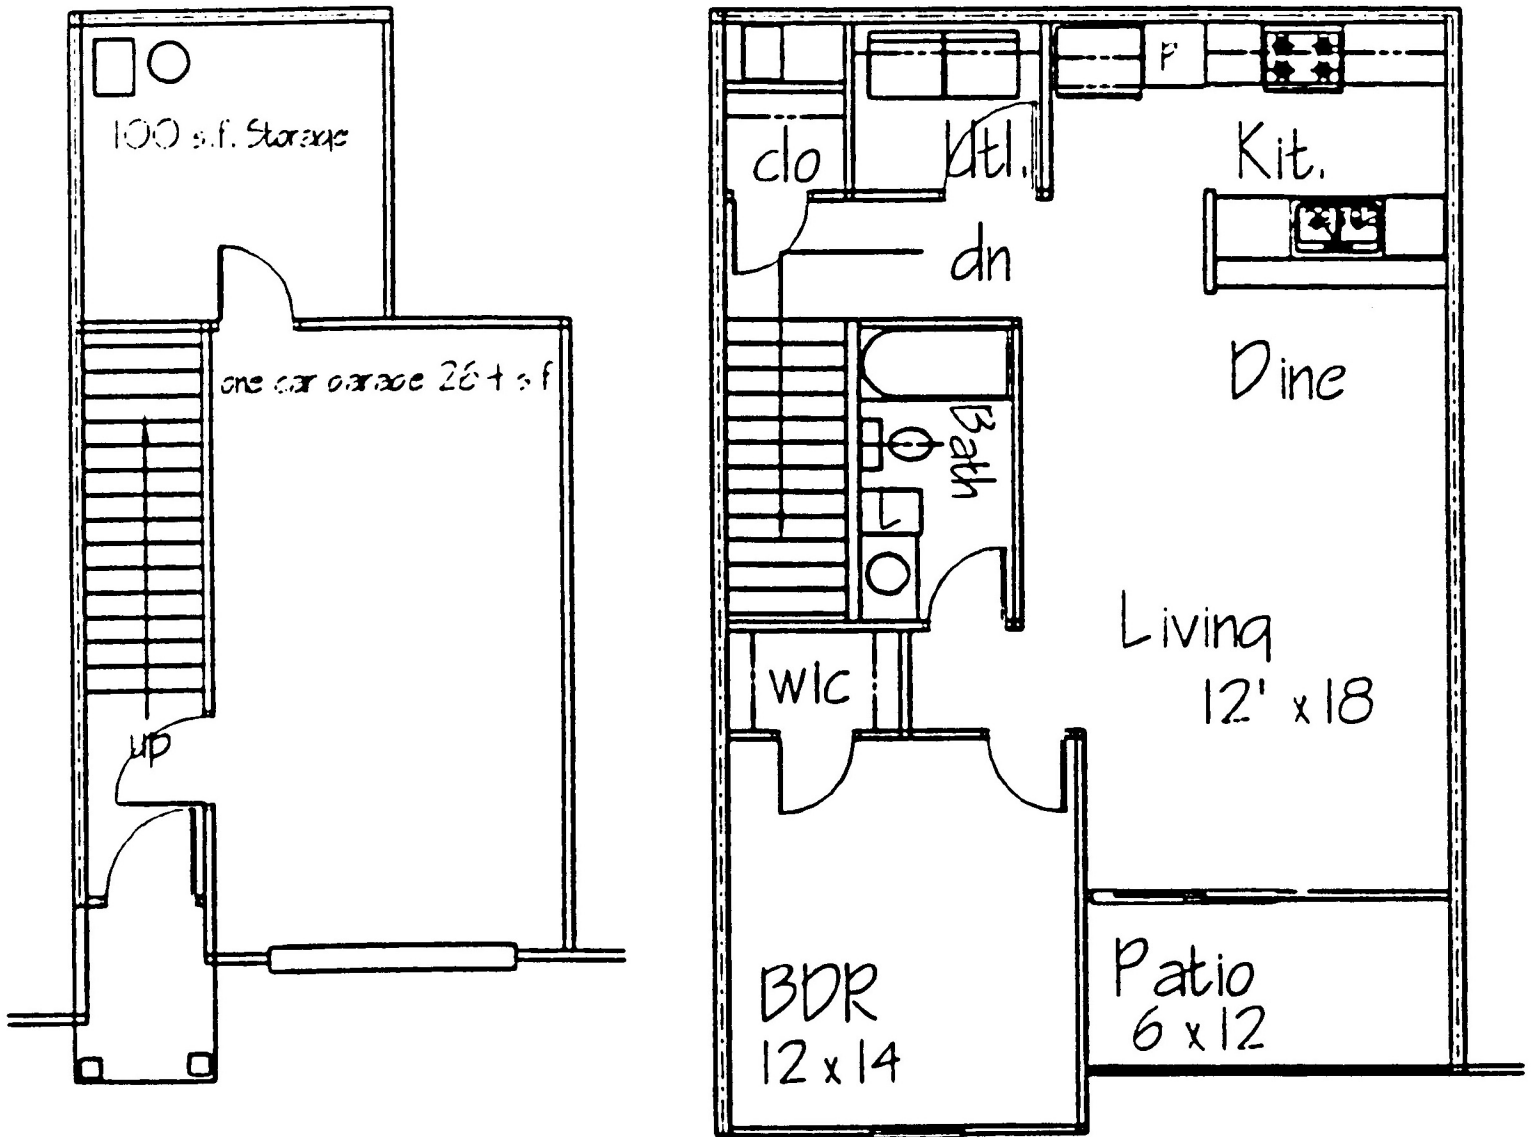

# Luxury One Bedroom

Upper Level Living Area: 853 Sq. Ft

One Car Garage: 264 Sq. Ft.

Patio: 66 Sq. Ft.

Storage: 100 Sq. Ft.