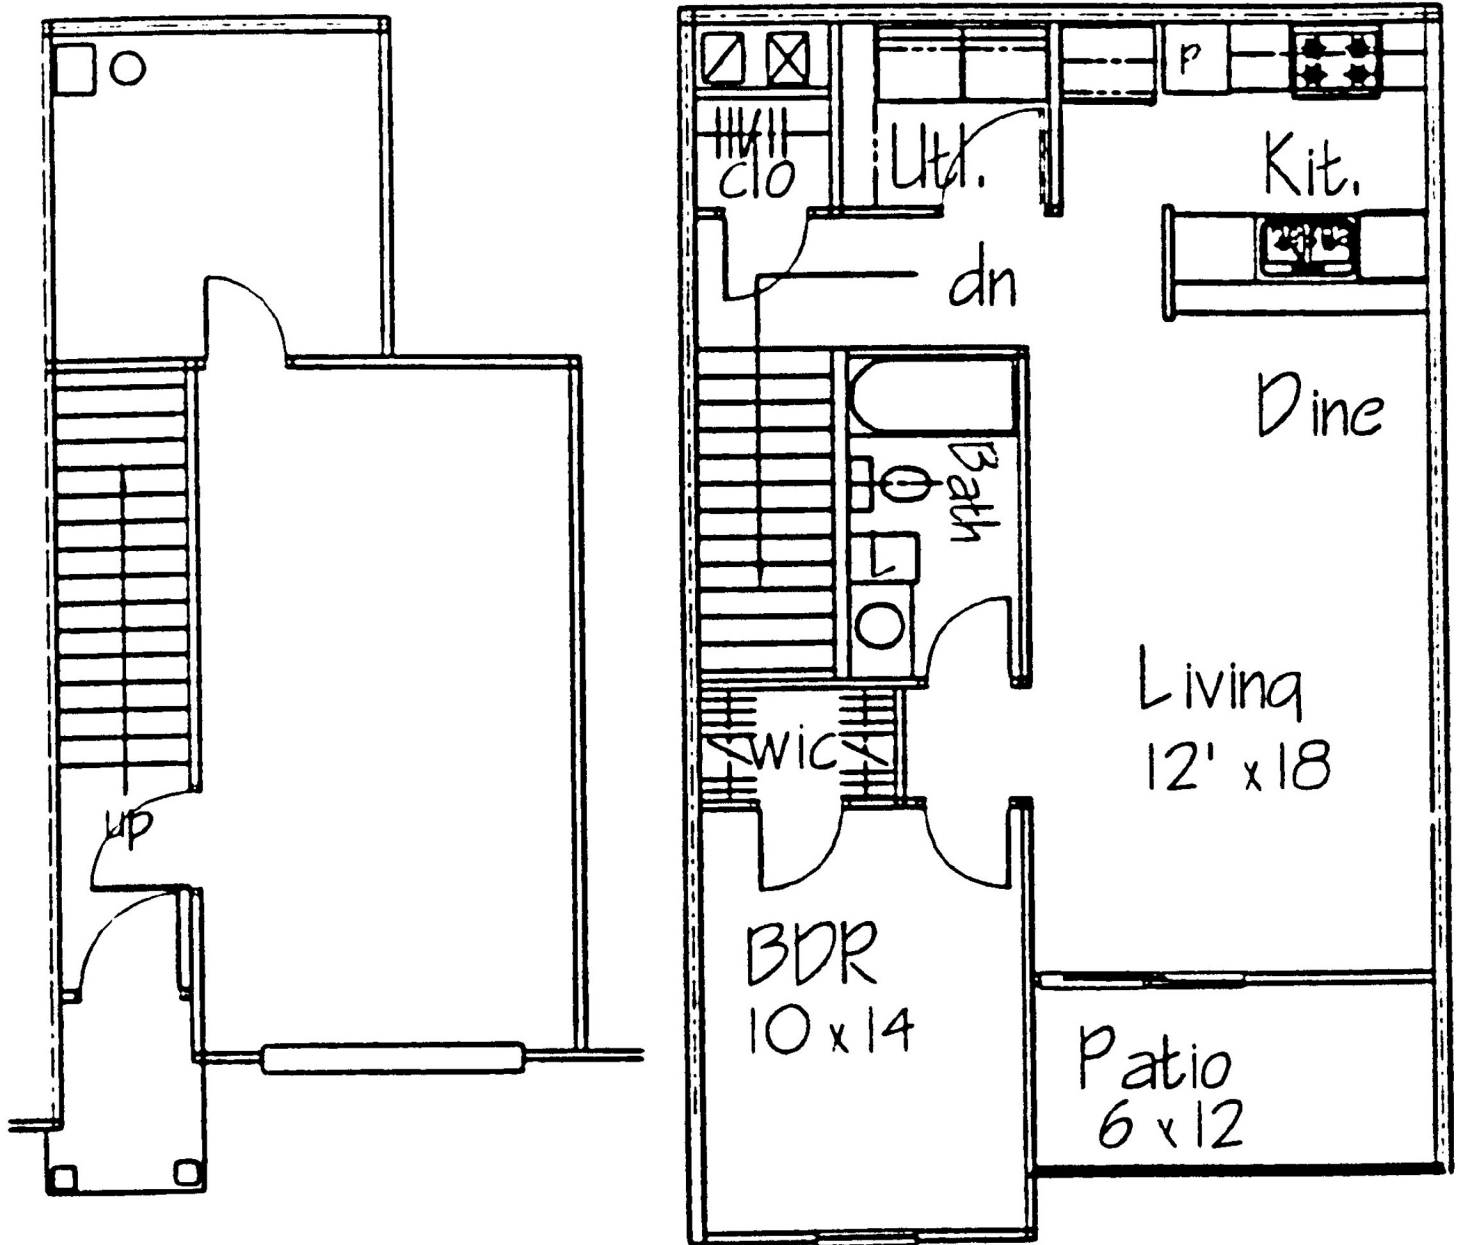

# Executive One Bedroom

Upper Level Living Area: 793 Sq. Ft

One Car Garage: 264 Sq. Ft.

Patio: 72 Sq. Ft.