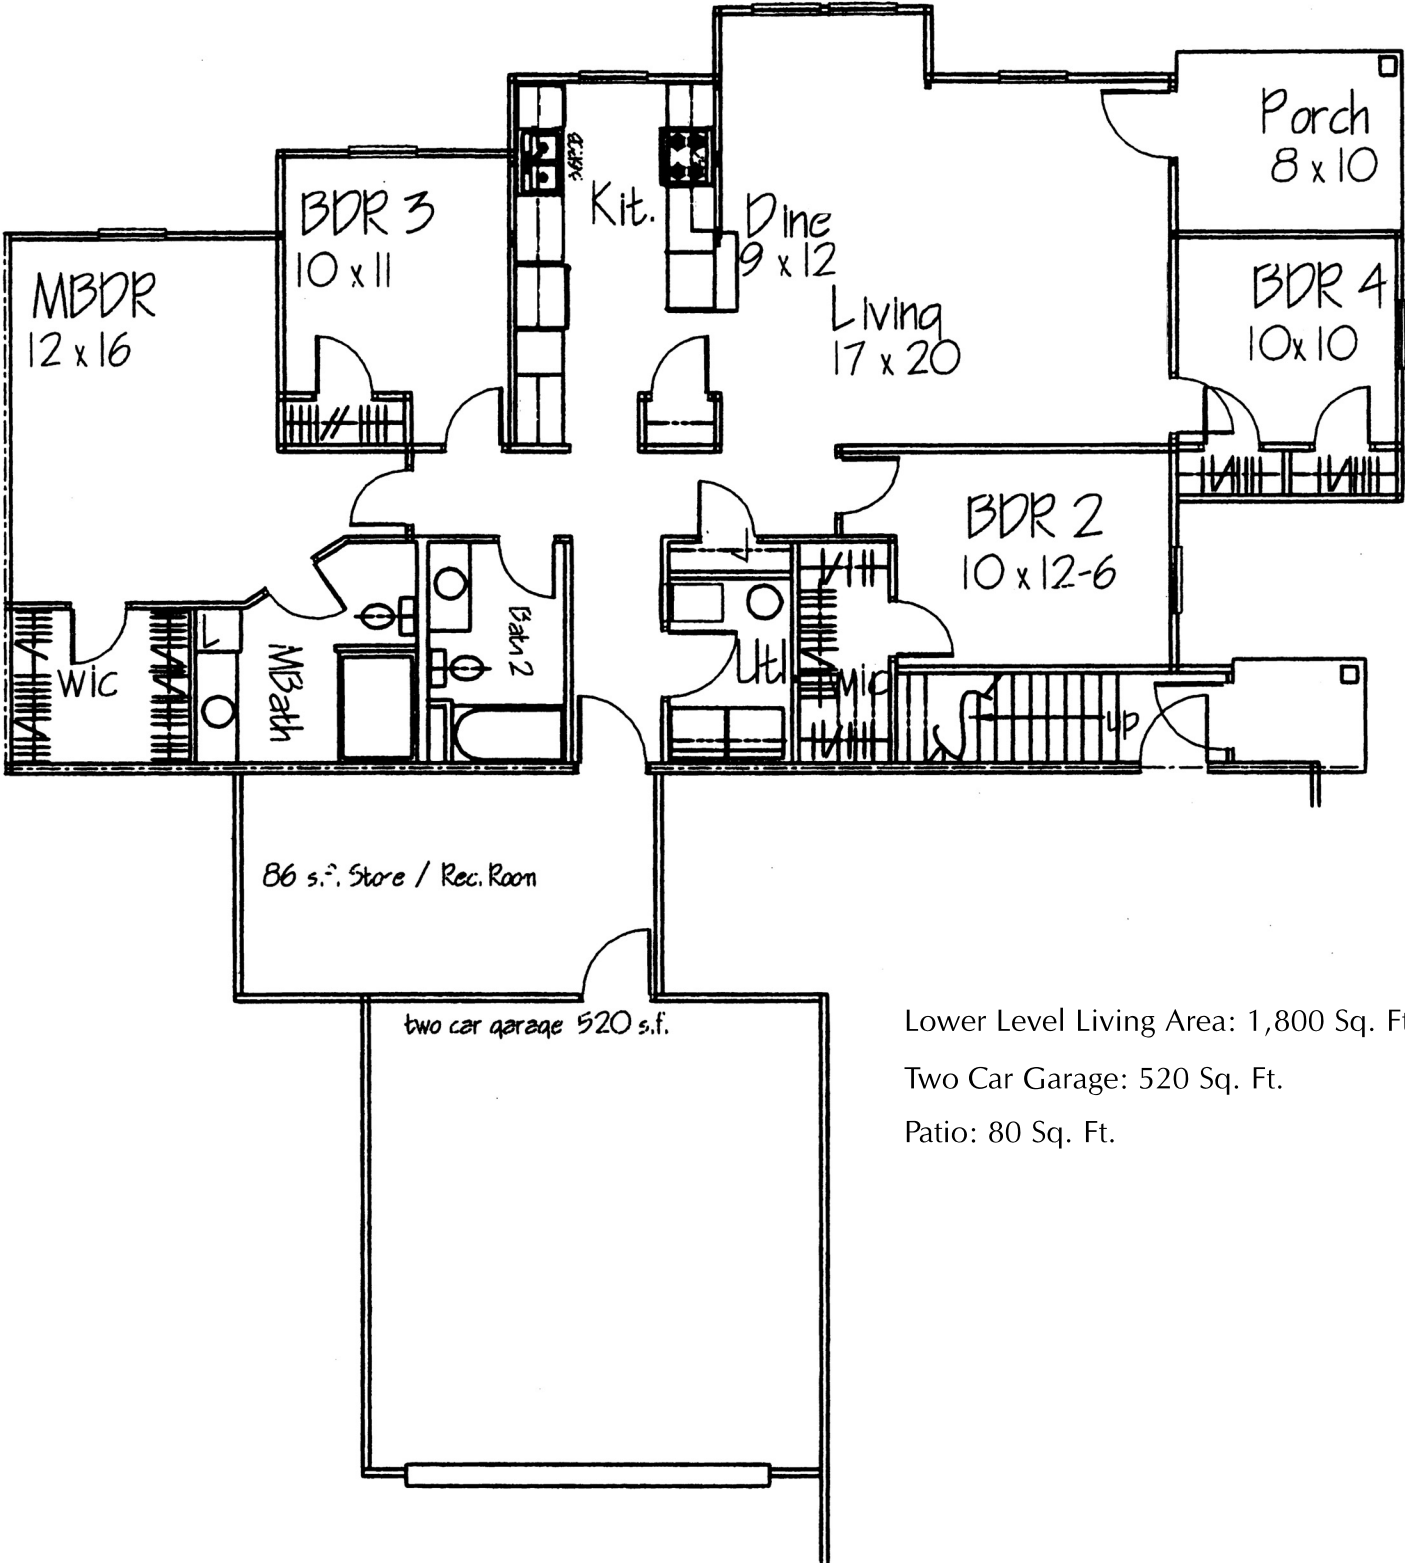

Four Bedroom Executive Mansion

Lower Level Living Area: 1,800 Sq. Ft
Two Car Garage: 520 Sq. Ft.
Patio: 80 Sq. Ft.