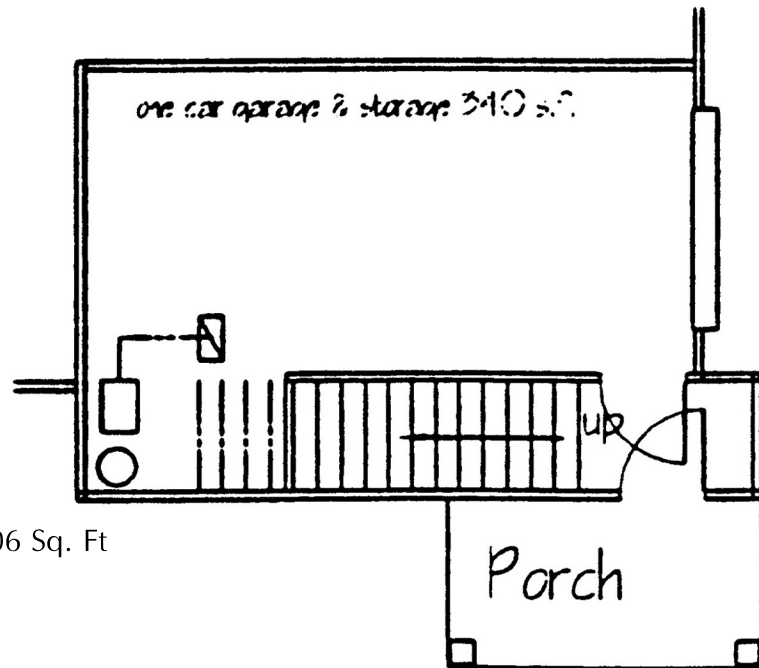

Two Bedroom Retreat

Upper Level Living Area: 1,306 Sq. Ft

One Car Garage: 340 Sq. Ft.

Patio & Porch: 66 Sq. Ft.